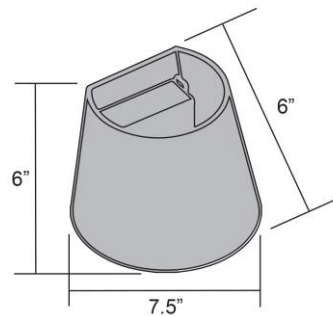

Project Name: _____

Location: _____

Type: _____

Quantity: _____

Notes:

LINE DRAWING

IES FILE

In addition to Access Lighting's purchase and warranty terms and conditions, by signing below or placing an order, you agree that you are authorized to bind the entity placing any order and acknowledge the following: All of sizes and measurements are approximate and all images are for illustrative purposes only. In the event of an inconsistency, the "Product Measurements" section controls. There also may be slight differences in the colors and designs compared to the displayed and printed images.