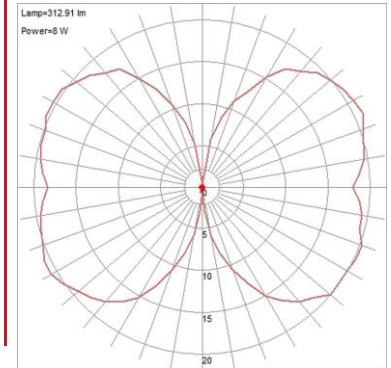

Project Name: _____

Location: _____

Type: _____

Quantity: _____

Notes:

LINE DRAWING

IES FILE

In addition to Access Lighting's purchase and warranty terms and conditions, by signing below or placing an order, you agree that you are authorized to bind the entity placing any order and acknowledge the following: All of sizes and measurements are approximate and all images are for illustrative purposes only. In the event of an inconsistency, the "Product Measurements" section controls. There also may be slight differences in the colors and designs compared to the displayed and printed images.